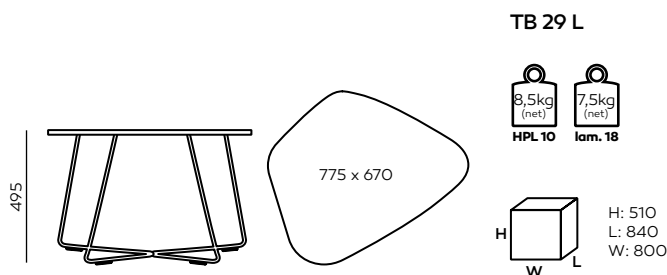

TB | TECHNICAL DATAS

A) seat height: overall dimensions
B) seat height: measurement according to the standard PN EN 1335-1

ALL DETAILS ABOUT THIS PRODUCT ARE AVAILABLE AT WWW.BEJOT.COM

 5 years` warranty