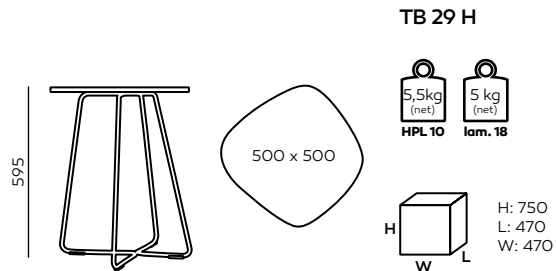

TB | TECHNICAL DATAS

A) seat height: overall dimensions
B) seat height: measurement according to the standard PN EN 1335-1

ALL DETAILS ABOUT THIS PRODUCT ARE AVAILABLE AT WWW.BEJOT.COM

 5 years` warranty