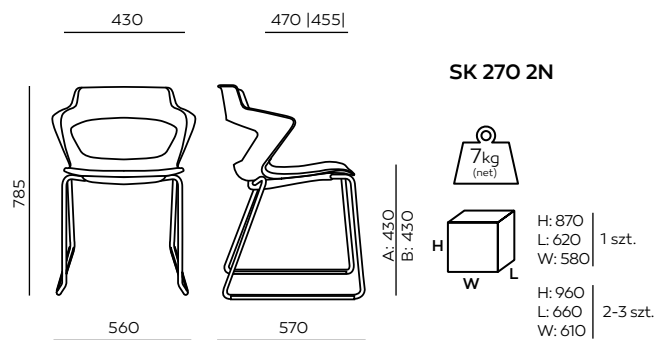

beige
SK 119

blue
SK 509

green
SK 361

white
SK 916

anthracite
SK 711

black
SK 917

SK 102 | 210 | TECHNICAL DATAS

A) seat height: overall dimensions
B) seat height: measurement according to the standard PN EN 1335-1

RAL 3020

RAL 5018

RAL 6018

SK 220 | 270 | TECHNICAL DATAS

A) seat height: overall dimensions

B) seat height: measurement according to the standard PN EN 1335-1

ALL DETAILS ABOUT THIS PRODUCT ARE AVAILABLE AT WWW.BEJOT.COM

SK 222 - 225

H W L	H: 780 L: 590 W: 1090	L2	H: 780 L: 590 W: 2110	L4
	H: 780 L: 590 W: 1600	L3	H: 780 L: 590 W: 2620	L5

A) seat height: overall dimensions
B) seat height: measurement according to the standard PN EN 1335-1