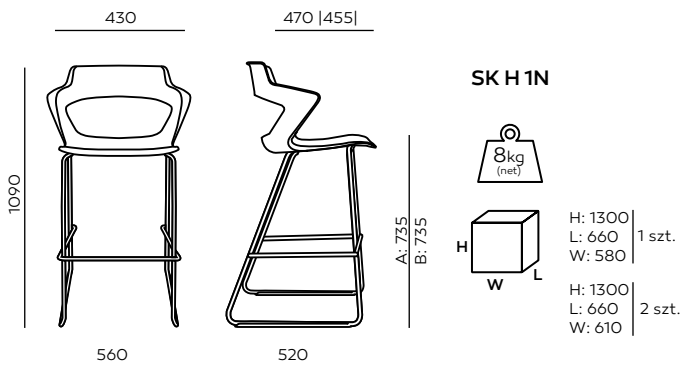

beige
SK 119

blue
SK 509

green
SK 361

white
SK 916

anthracite
SK 711

black
SK 917

SK H | TECHNICAL DATAS

A) seat height: overall dimensions

B) seat height: measurement according to the standard PN EN 1335-1

ALL DETAILS ABOUT THIS PRODUCT ARE AVAILABLE AT WWW.BEJOT.COM

SK W 720

BACKREST AND SEAT

A polypropylene bucket available in 8 colours and two upholstery versions:
 1N – no upholstery
 2N – with a seat cover upholstered with fabric or leather

SK 222 - 225

H W L	H: 780 L: 590 W: 1090	L2	H: 780 L: 590 W: 2110	L4
	H: 780 L: 590 W: 1600	L3	H: 780 L: 590 W: 2620	L5

A) seat height: overall dimensions
B) seat height: measurement according to the standard PN EN 1335-1