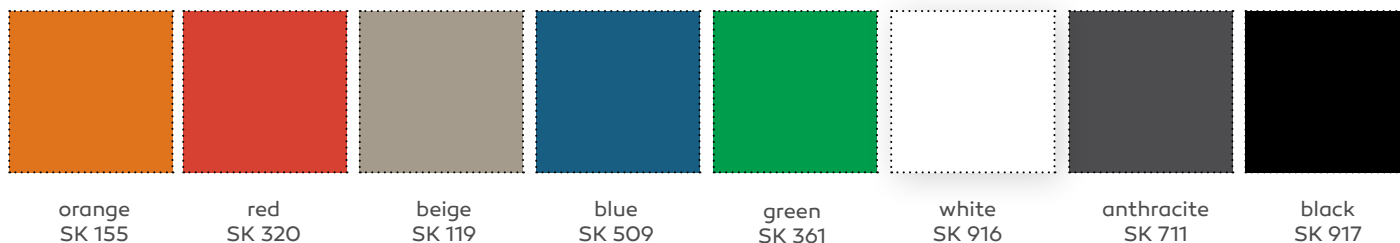

SK 220 – non-adjustable plastic feet

SK 270 – plastic skids

ADDITIONAL FUNCTIONS:

- Chairs stacked up to 10 pieces (versions 1N – 10 pieces; 2N – 6 pieces)
- A panel protecting the seat when stacking – cover

COLOURS OF BUCKETS:

orange
SK 155

red
SK 320

beige
SK 119

blue
SK 509

green
SK 361

white
SK 916

anthracite
SK 711