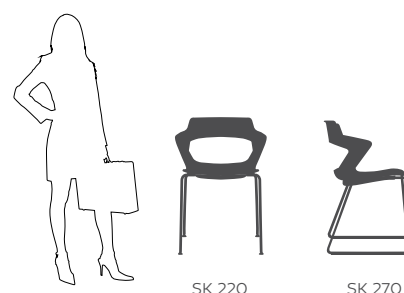

FEET / SKIDS

- SK 220 – non-adjustable plastic feet
- SK 270 – plastic skids

stacking:
1N version - 10 pcs
2N version - 6 pcs

stacking:
1N version - 10 pcs
2N version - 6 pcs

SK 220 1N

SK 270 2N

SK 220

SK 270

SK 220 – non-adjustable plastic feet

SK 270 – plastic skids

ADDITIONAL FUNCTIONS:

- Chairs stacked up to 10 pieces (versions 1N – 10 pieces; 2N – 6 pieces)
- A panel protecting the seat when stacking – cover