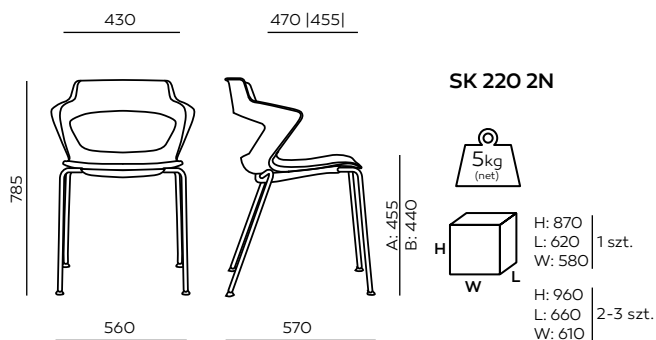

SK 220 – non-adjustable plastic feet

SK 270 – plastic skids

ADDITIONAL FUNCTIONS:

- Chairs stacked up to 10 pieces (versions 1N – 10 pieces; 2N – 6 pieces)
- A panel protecting the seat when stacking – cover

RAL 3020

RAL 5018

RAL 6018

SK 220 | 270 | TECHNICAL DATAS

A) seat height: overall dimensions

B) seat height: measurement according to the standard PN EN 1335-1

ALL DETAILS ABOUT THIS PRODUCT ARE AVAILABLE AT WWW.BEJOT.COM

SK 222 - 225

H W L	H: 780 L: 590 W: 1090	L2	H: 780 L: 590 W: 2110	L4
	H: 780 L: 590 W: 1600	L3	H: 780 L: 590 W: 2620	L5

A) seat height: overall dimensions
B) seat height: measurement according to the standard PN EN 1335-1