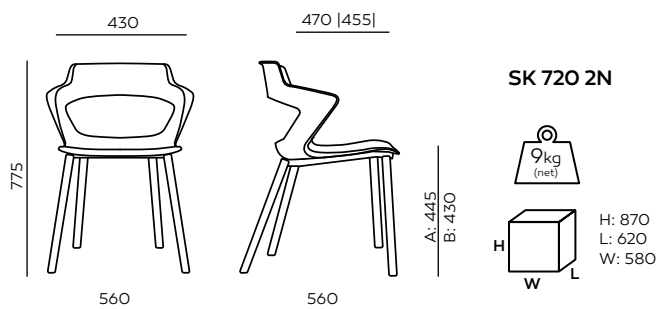

white
SK 916

anthracite
SK 711

black
SK 917

SK W 720 | TECHNICAL DATAS

A) seat height: overall dimensions

B) seat height: measurement according to the standard PN EN 1335-1

ALL DETAILS ABOUT THIS PRODUCT ARE AVAILABLE AT WWW.BEJOT.COM