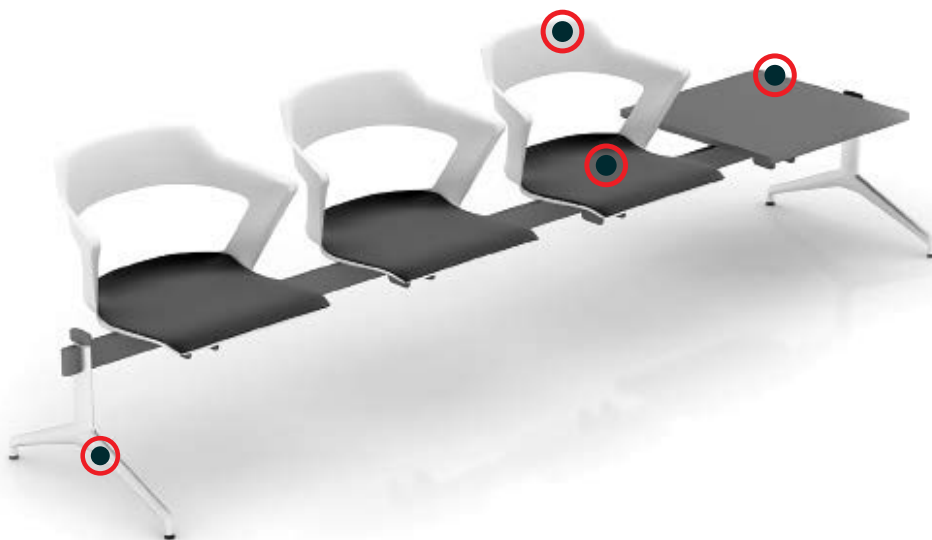

Powder-painted ALU colour and a black or aluminium polished bar (chrome effect) and a black bar

TOP
 The seat may be replaced with a melamine top.

SK 224 B

SK 224 2N

SK 225 1N

SK 222 2N

SK 223 1N

SK 224 B