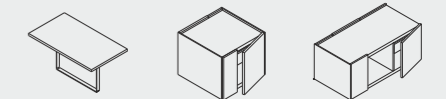

ONE

1600x800, H=705-1195  
1600x800, H=620-850

1600x800, H=705-1195  
1600x800, H=620-850

1600x800, H=705-1195  
1600x800, H=620-850

melamine:  
white

metal:  
white

PLANA

1800/2200x900, H=750

2100/2500x900, H=750

2040/2440x1500, H=750

1400x800, H=750

600x600, H=500

1200x600, H=500

1800/2200x900, H=750

1800/2200x900, H=750

1800/2200x900, H=750

900x400, H=800

900x400, H=1200

900x400, H=2000

900x400, H=800

900x400, H=1200

900x400, H=2000

900x400, H=800

900x400, H=1200