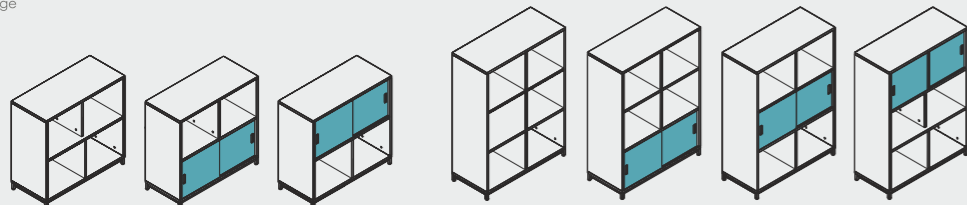

900x400, H=2000

LIGHT

1400/1600x700, H=740  
1400/1600x800, H=740

1400/1600x700, H=740  
1400/1600x800, H=740

1400/1600x1400, H=740  
1400/1600x1600, H=740

1400/1600x1400, H=740  
1400/1600x1600, H=740

800x360, H=740

800x360, H=1090

800x360, H=1090

1400/1600x28, H=360

accessories:

265x310, H=45

345x220, H=45

220x80, H=23

95x90, H=75

600x300, H=18

melamine:  
white

metal:  
white

LIGHT  
storage

800x360, H=778

800x360, H=778

800x360, H=778

800x360, H=1128