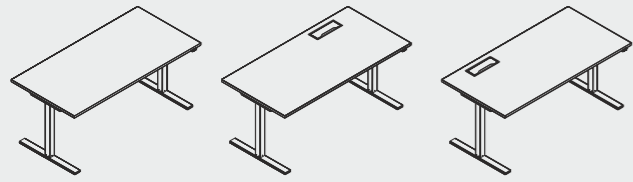

# PLANA

**PLANA.** Executive office design by Roberto Lucci and Paolo Pampanoni.

**PLANA** is a clean, selective collection. Straight lines, squared shapes, different thicknesses, warm, refined materials and finishings. An essential design approach that meets all aesthetic and functional choices.

ONE

1600x800, H=705-1195  
1600x800, H=620-850

1600x800, H=705-1195  
1600x800, H=620-850

1600x800, H=705-1195  
1600x800, H=620-850

melamine:  
white

metal:  
white

PLANA

1800/2200x900, H=750