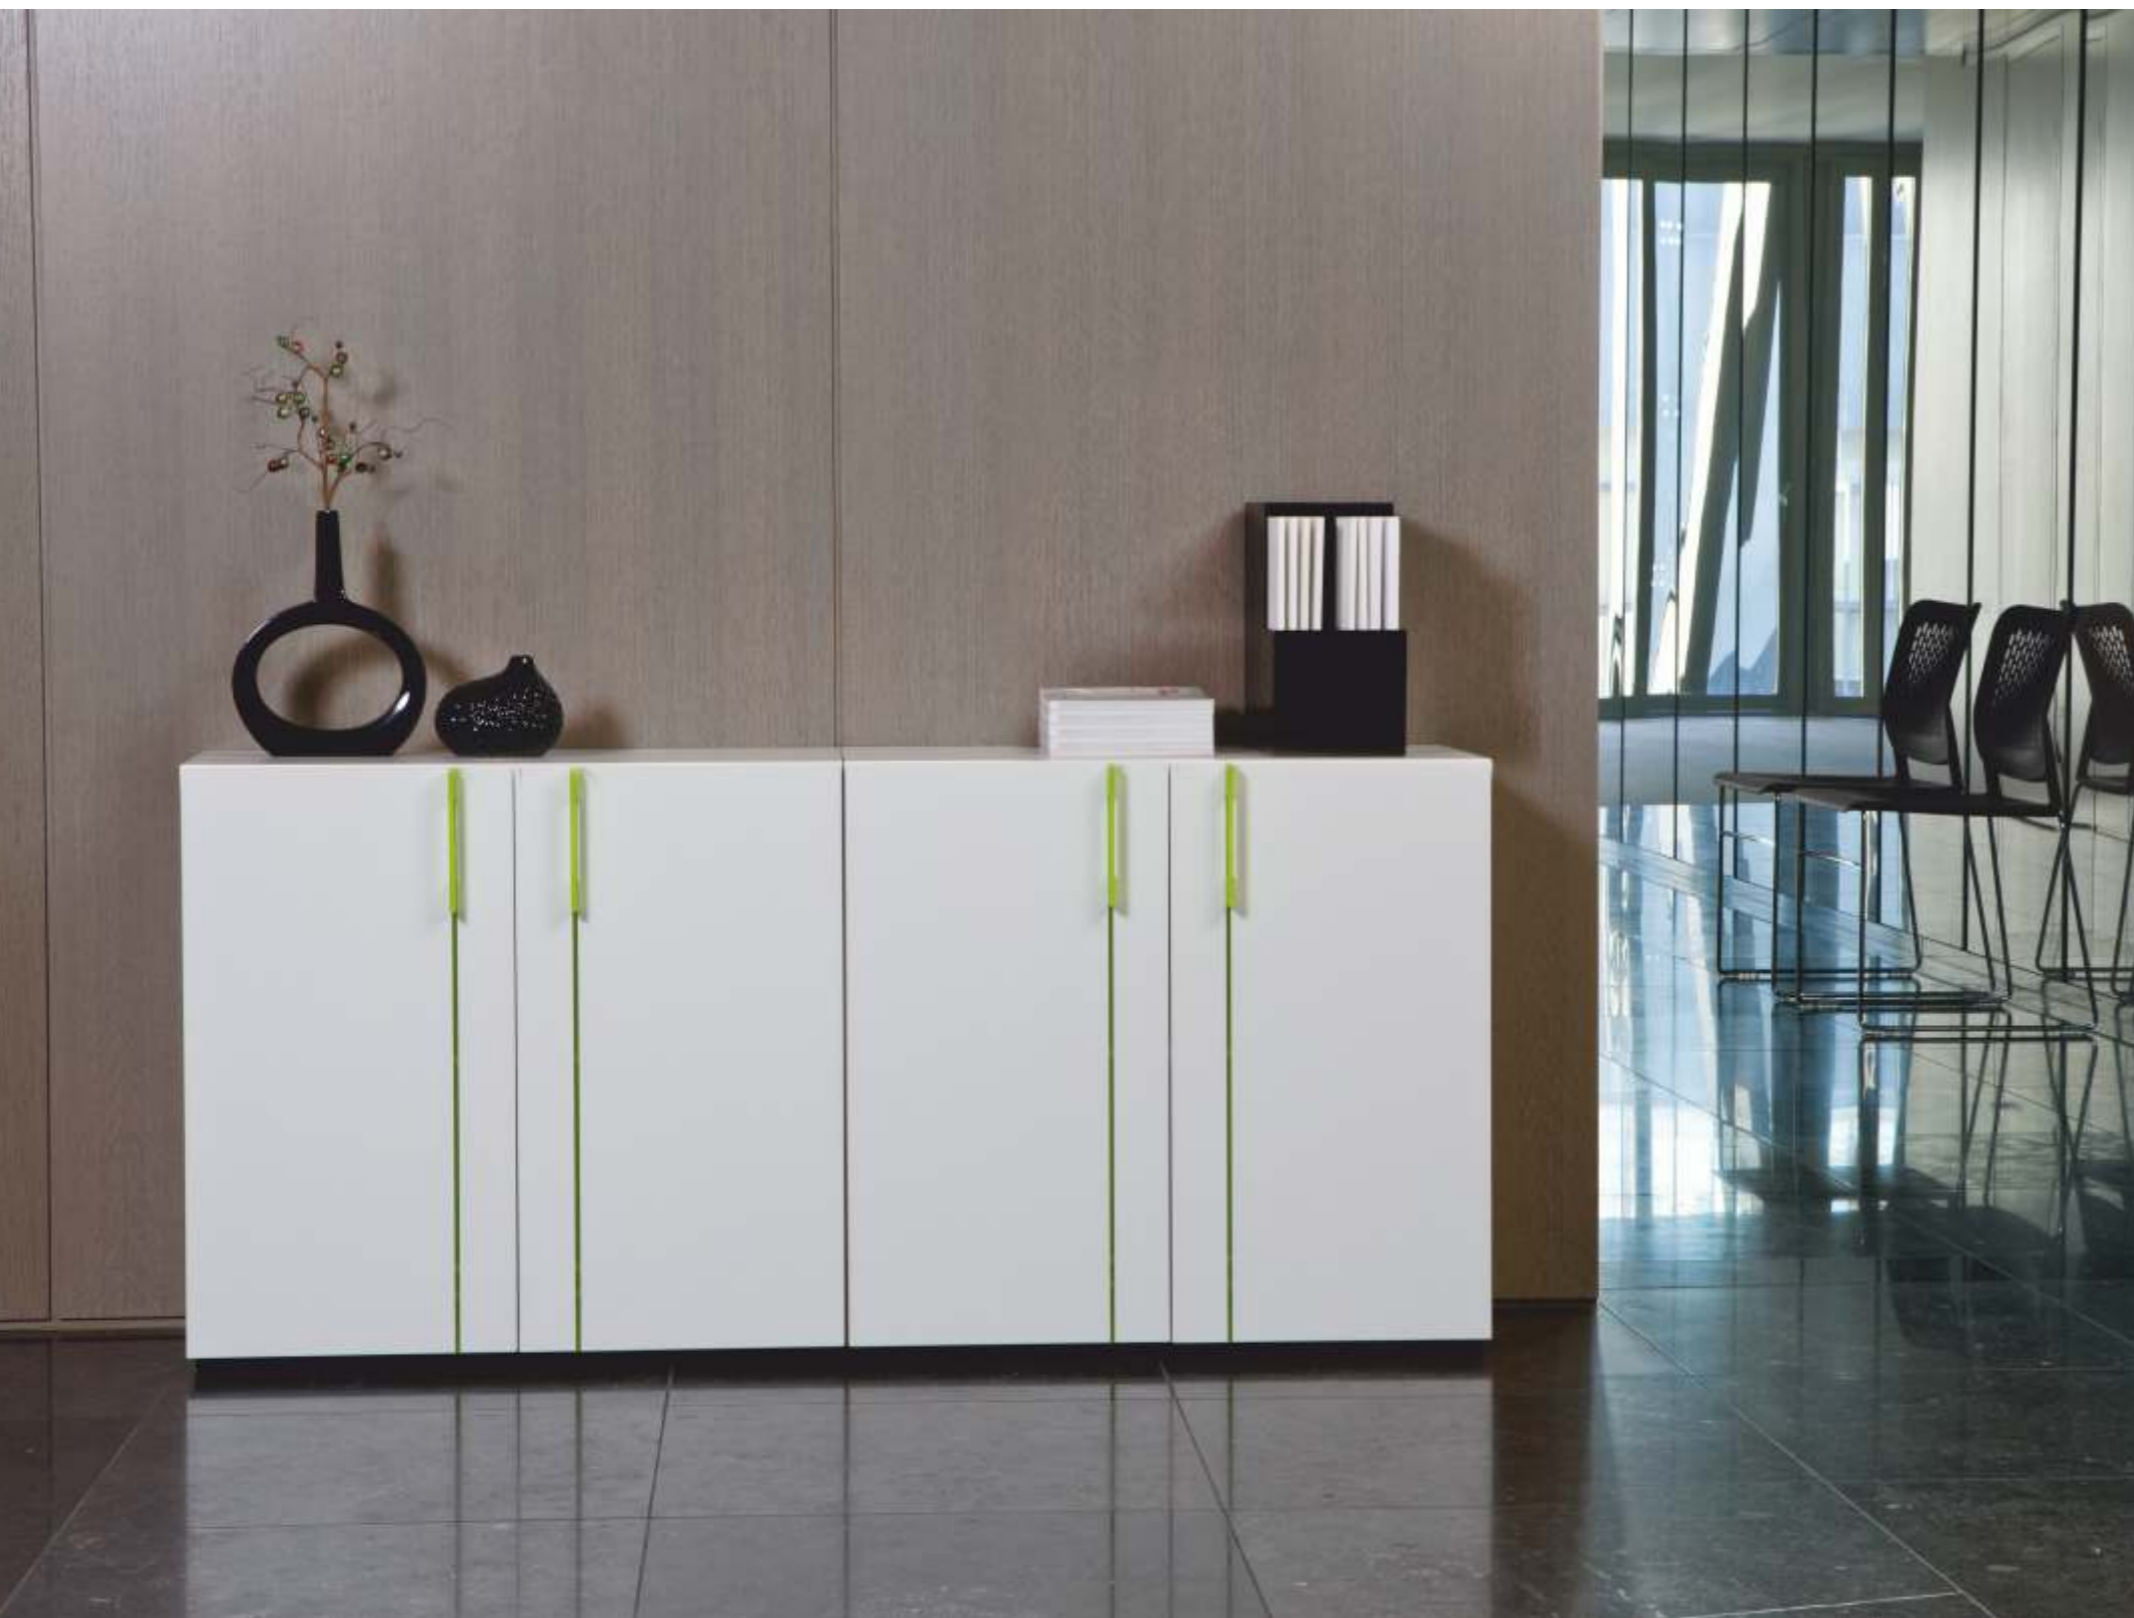

NOVA LINE STORAGE