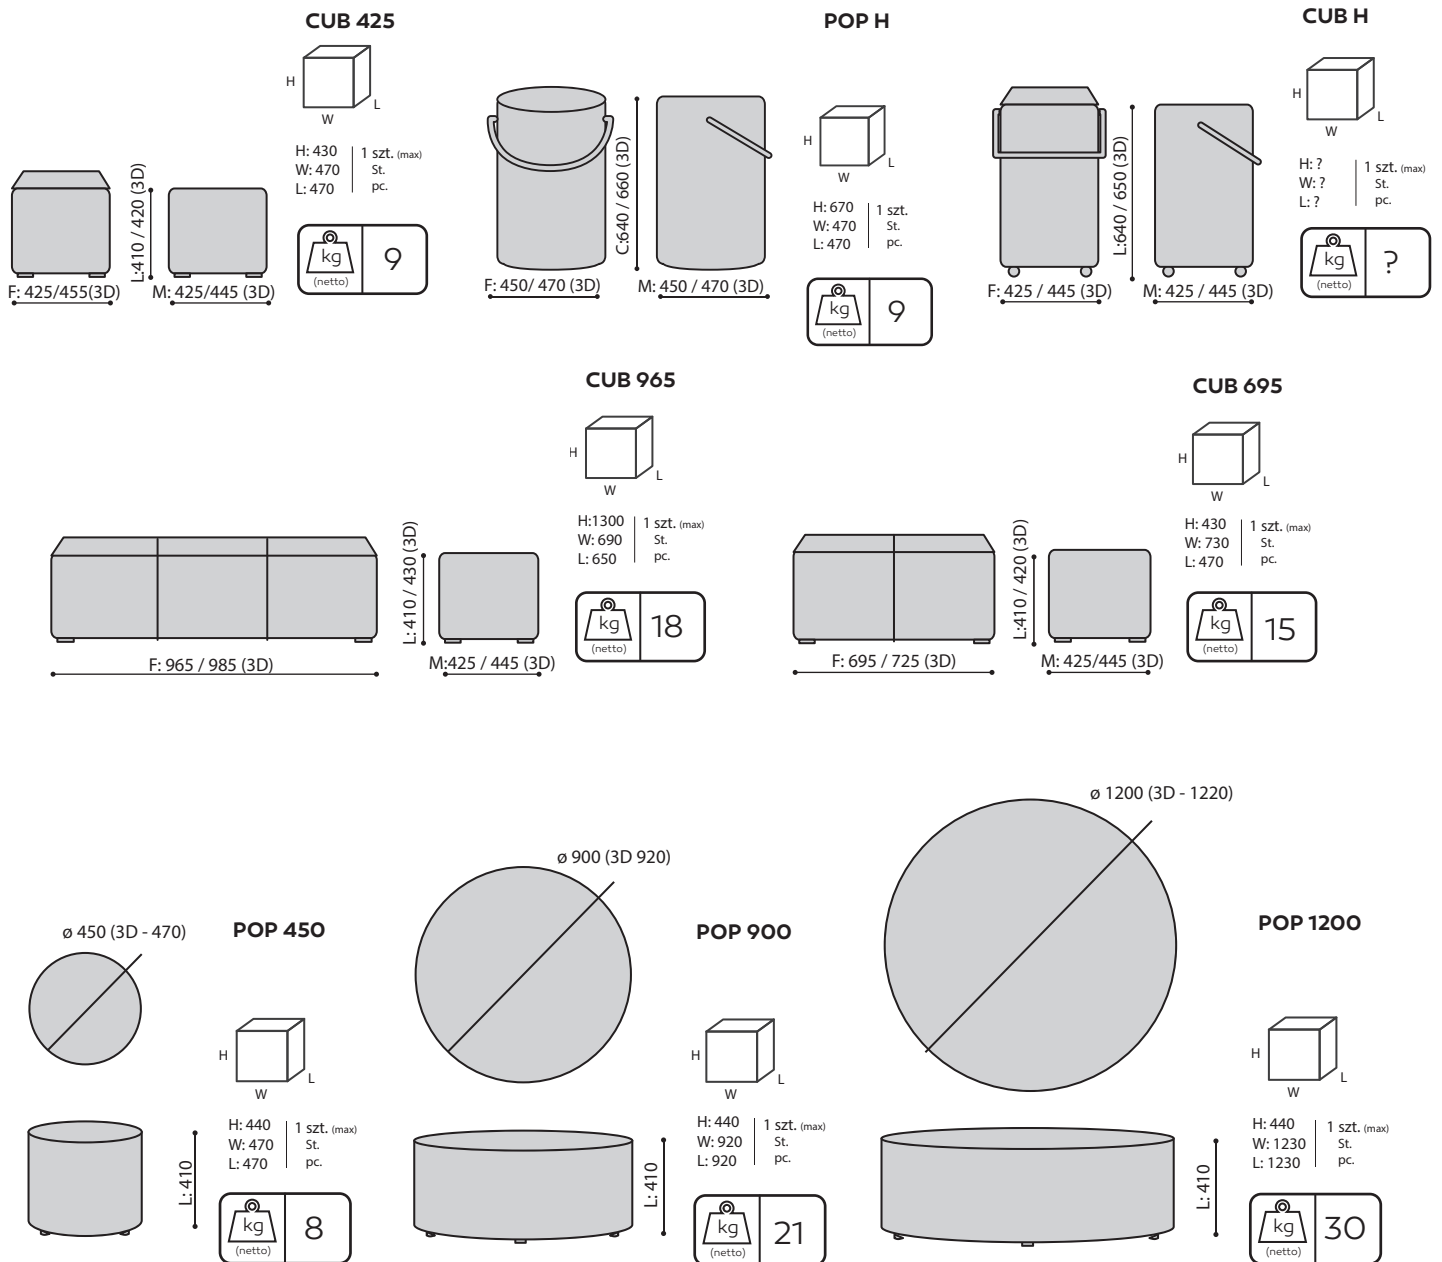

POP 1200

POP H

POP H

CUB H

CUB 965

CUB 695

CUB 425

CUB H

CASTORS

Double universal castors
TA37

CUBE | POINT | TECHNICAL DATA

A) seat height: overall dimensions

B) seat height: measurement according to the standard PN EN 1335-1